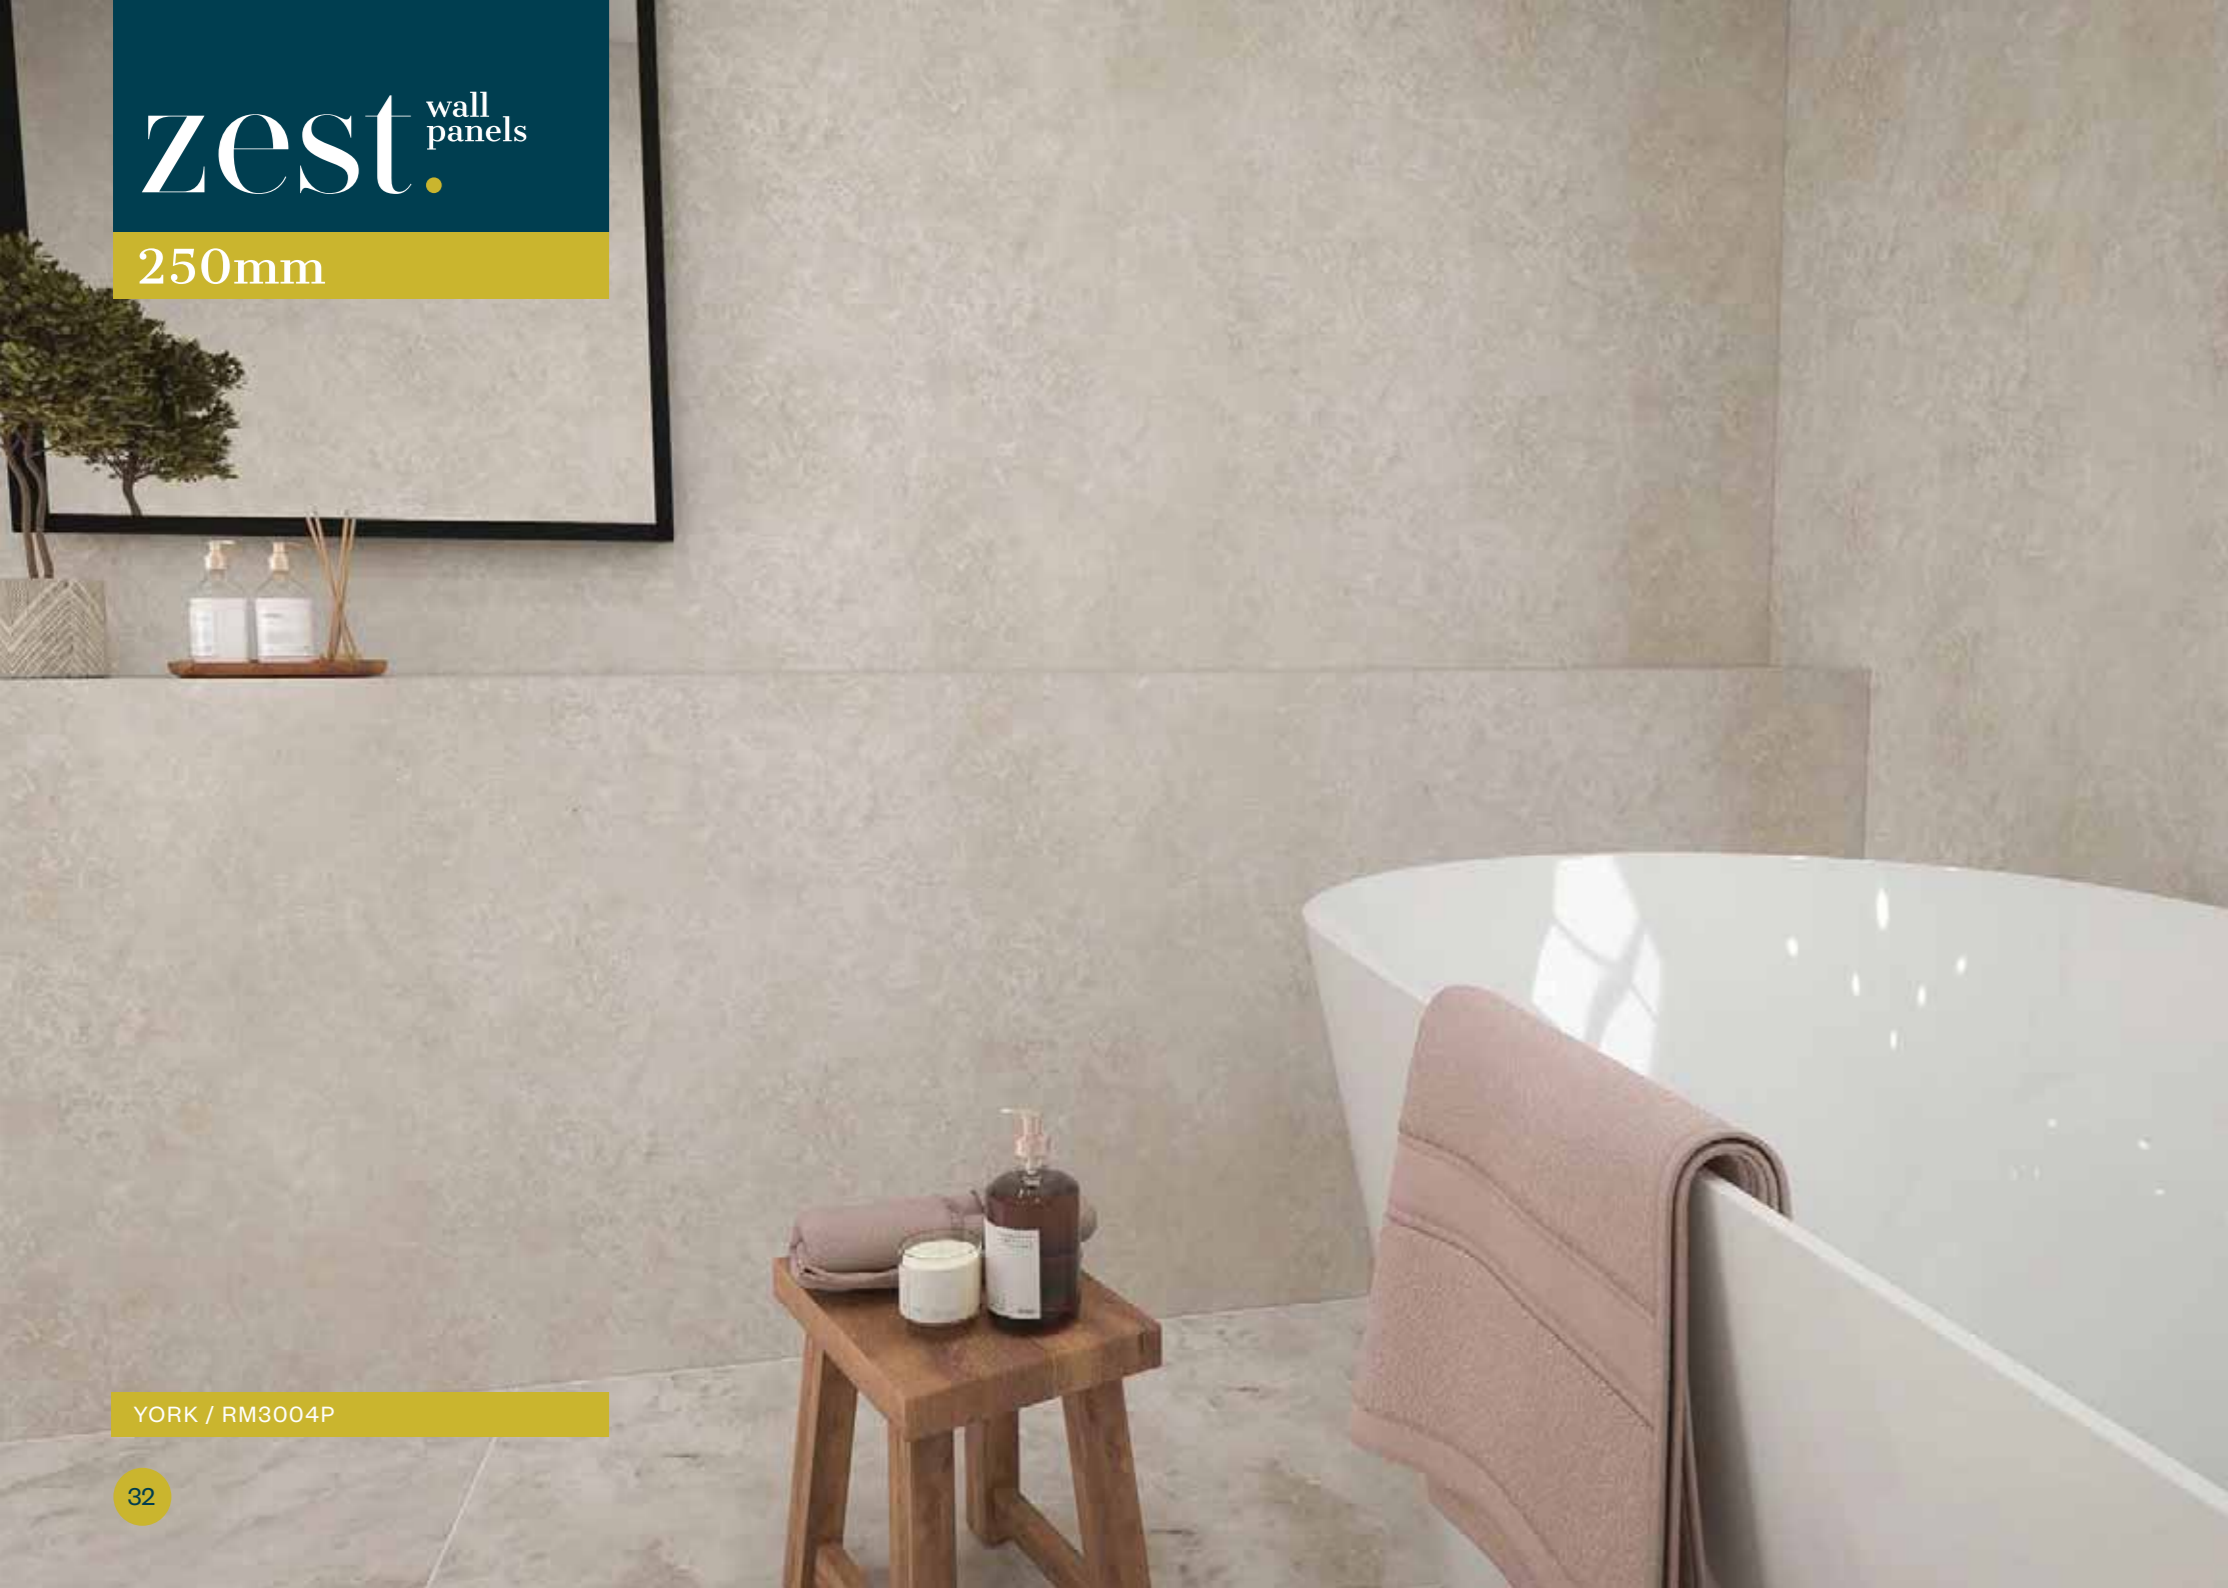

* Textured design ^Δ Uninterrupted design

zest. wall panels

250mm

YORK / RM3004P

ZINC / RM3005P

URBAN (STD TILE) / RM3006P

250mm Wall Panels

The 250mm panels come in a wide range of fifteen designs. Easy to manage and install, the range features stone, concrete, tile, wood, satin and marble effects with either matt, gloss or iridescent finishes.