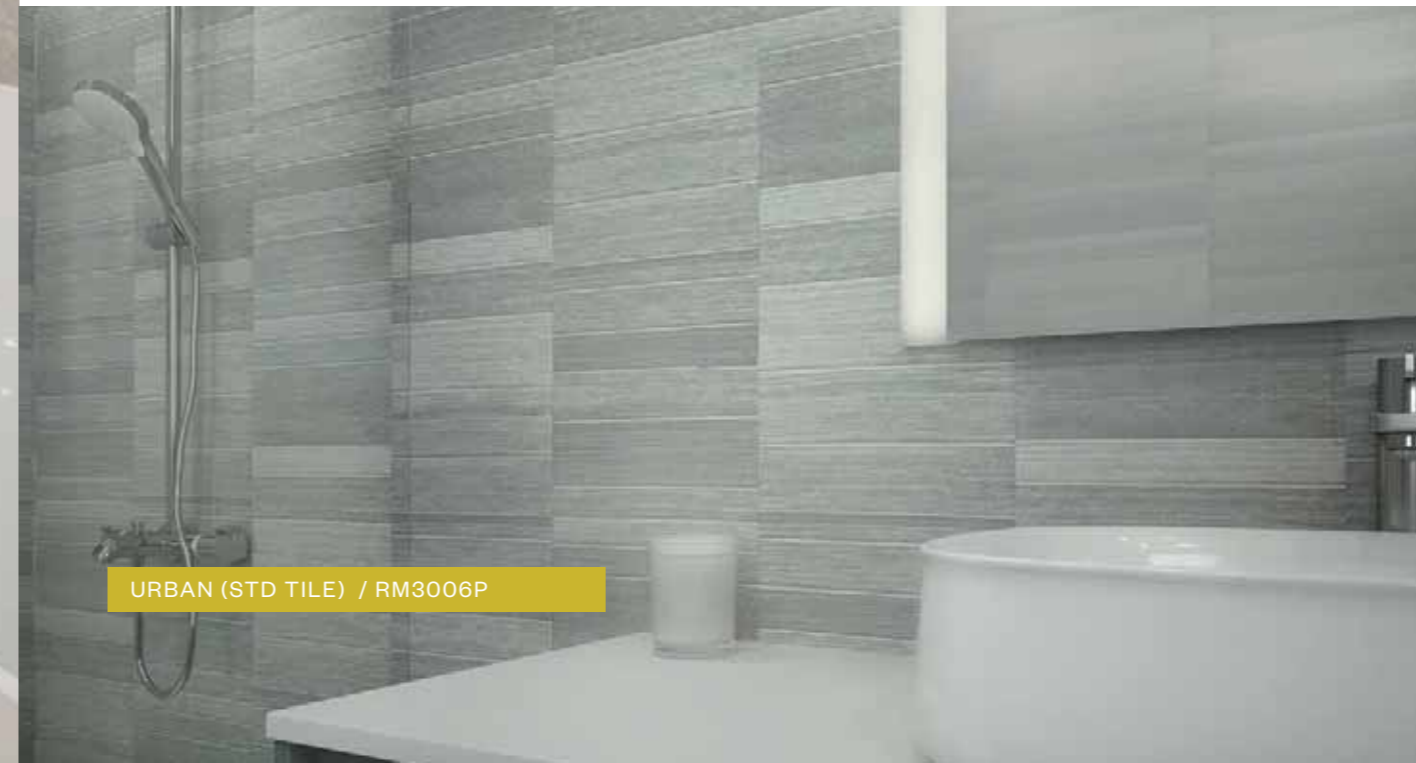

URBAN (STD TILE) / RM3006P

250mm Wall Panels

The 250mm panels come in a wide range of fifteen designs. Easy to manage and install, the range features stone, concrete, tile, wood, satin and marble effects with either matt, gloss or iridescent finishes.

- Contemporary matt & gloss finishes
- Quick and easy to fit
- 100% waterproof
- Easy to clean