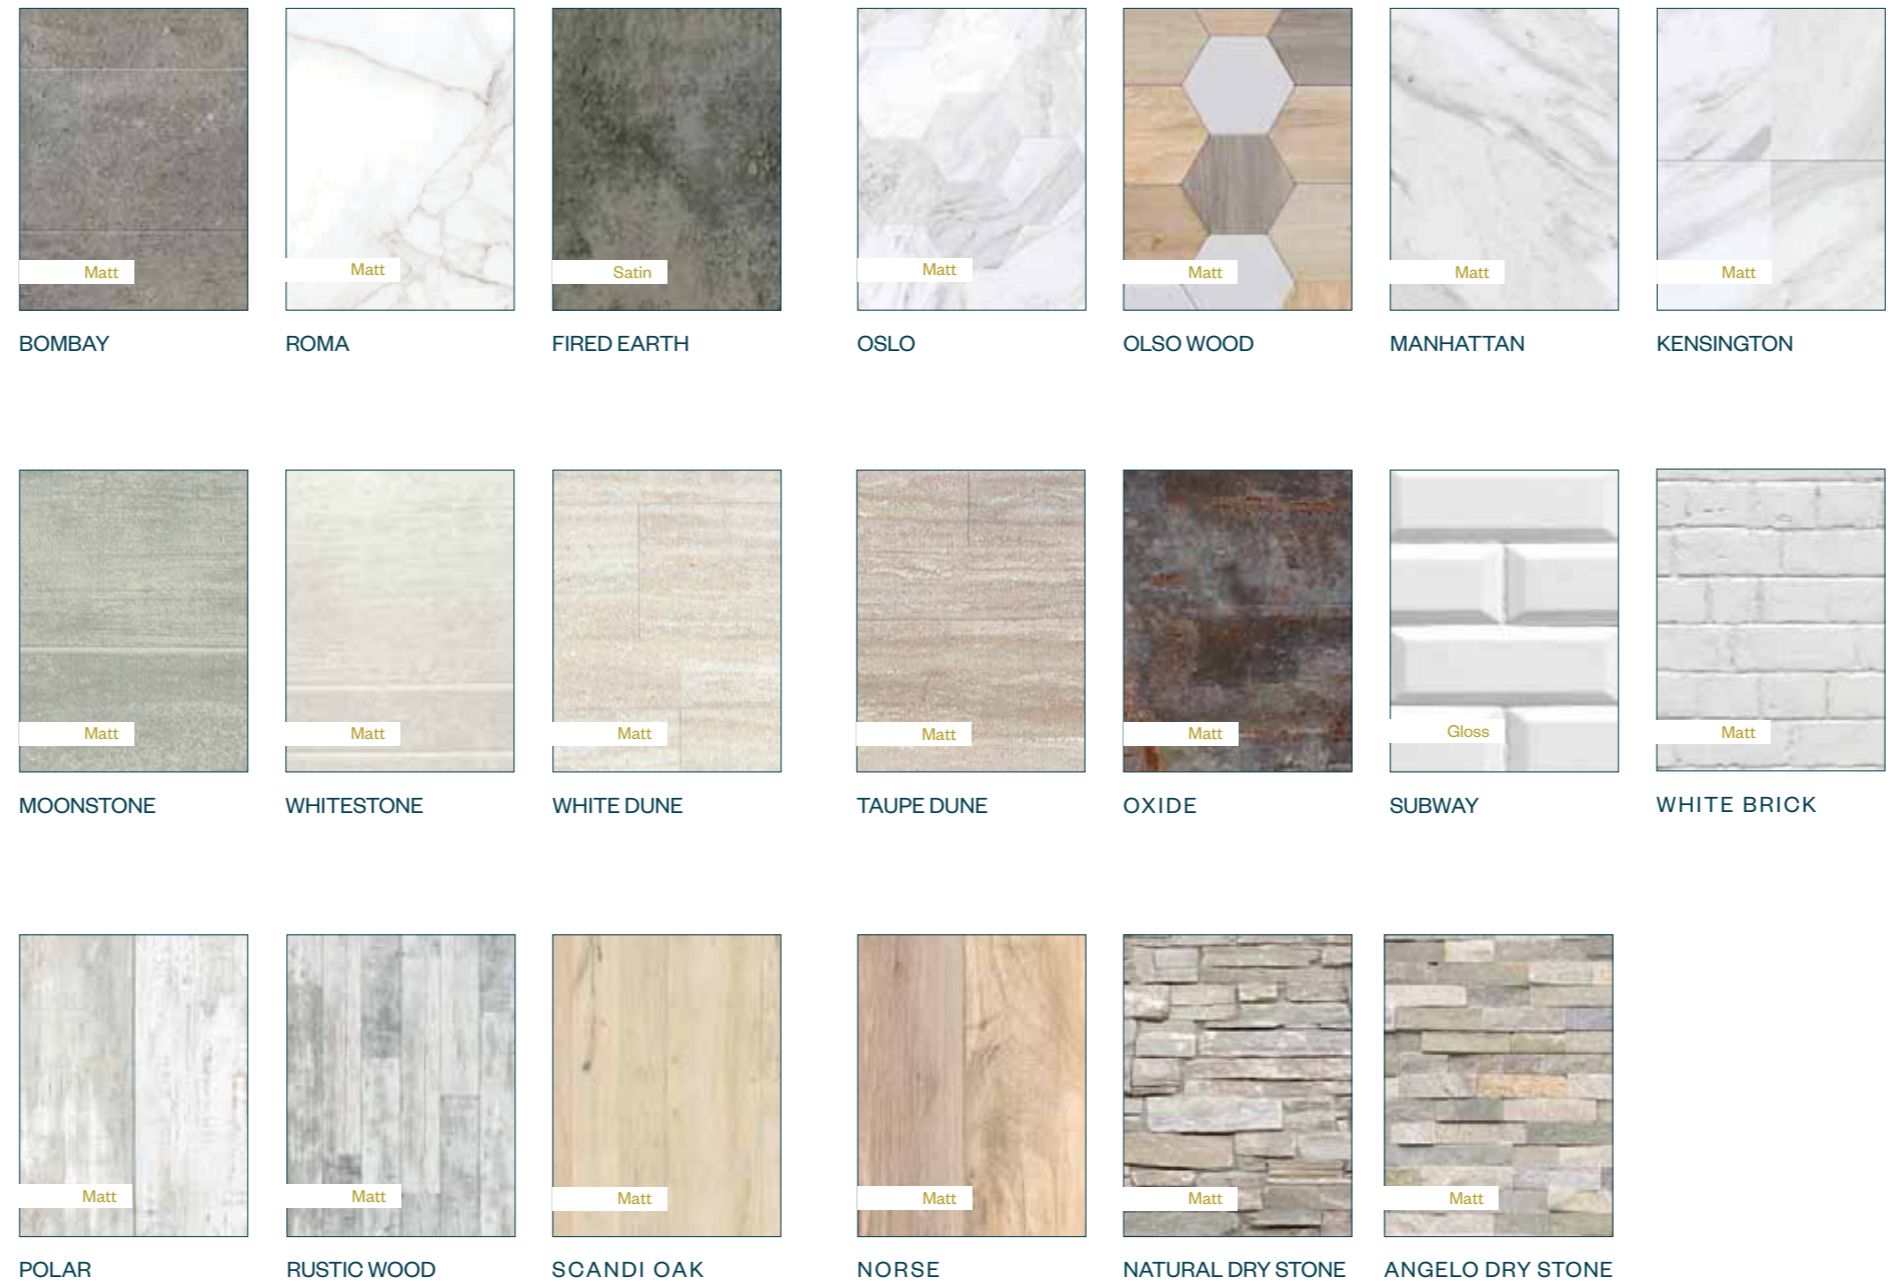

375mm Wall Panels

Code	Design	Size	Pk Qty
DC08D16P	BOMBAY*^Δ	375 x 2600 x 8	3
DC37926P	ROMA	375 x 2600 x 8	3
DC55B91P	FIRE EARTH	375 x 2600 x 8	3
DC01F73P	OSLO ^Δ	375 x 2600 x 8	3
DC38D33P	OLSO WOOD ^Δ	375 x 2600 x 8	3
DC88F84P	MANHATTAN ^Δ	375 x 2600 x 8	3
DC01F48P	KENSINGTON ^Δ	375 x 2600 x 8	3
DC87C12P	MOONSTONE (STD)	375 x 2600 x 8	3
DC88C12P	MOONSTONE (LG)	375 x 2600 x 8	3
DC87C15P	WHITESTONE (STD)	375 x 2600 x 8	3
DC88C15P	WHITESTONE (LG)	375 x 2600 x 8	3
DC60C46P	WHITE DUNE	375 x 2600 x 8	3
DC60C47P	TAUPE DUNE	375 x 2600 x 8	3
DC36D31P	OXIDE* ^Δ	375 x 2600 x 8	3
DC60906P	SUBWAY ^Δ	375 x 2600 x 8	3
DC01F21P	WHITE BRICK* ^Δ	375 x 2600 x 8	3
DC39D35P	POLAR* ^Δ	375 x 2600 x 8	3
DC86C71P	RUSTIC WOOD* ^Δ	375 x 2600 x 8	3
DC01F51P	SCANDI OAK* ^Δ	375 x 2600 x 8	3
DC43D39P	NORSE* ^Δ	375 x 2600 x 8	3
DC88C79P	NATURAL DRY STONE ^Δ	375 x 2600 x 8	3
DC75C67P	ANGELO DRY STONE ^Δ	375 x 2600 x 8	3

* Textured design ^Δ Uninterrupted design